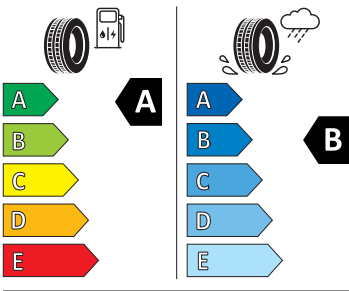

2020/740

- Bridgestone 215/50 R18

Bridgestone

23309

215/50 R18 96 W XL

C1

2020/740

- GOODYEAR 215/50 R18