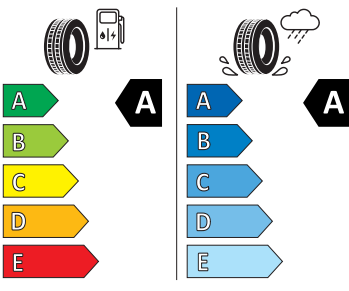

2020/740

- GOODYEAR 215/50 R18

GOODYEAR

581002

215/50R18 96 W XL

C1