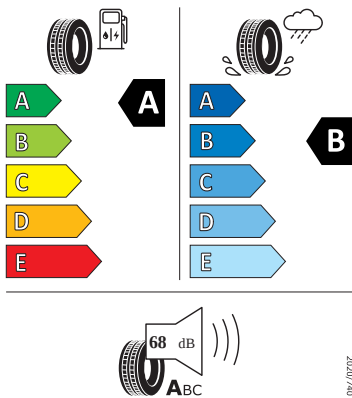

2020/740

- Goodyear 205/55 R16

GOODYEAR

577215

205/55R16 91 V

C1

2020/740