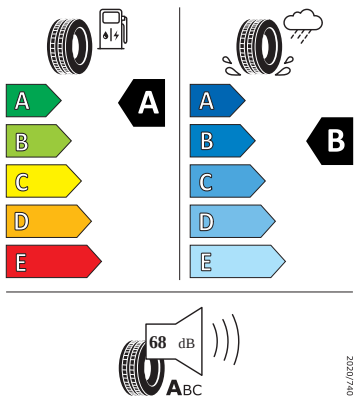

2020/740

- Goodyear 205/55 R16

GOODYEAR

577215

205/55R16 91 V

C1

2020/740