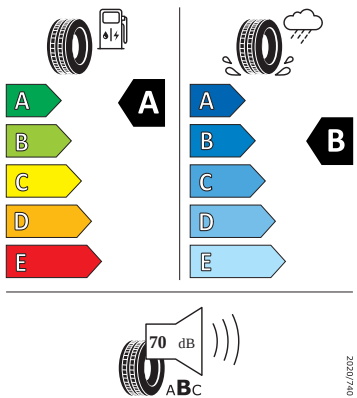

C1

2020/740

- Goodyear 205/55 R17

GOODYEAR

582740

205/55R17 91 V

C1

2020/740